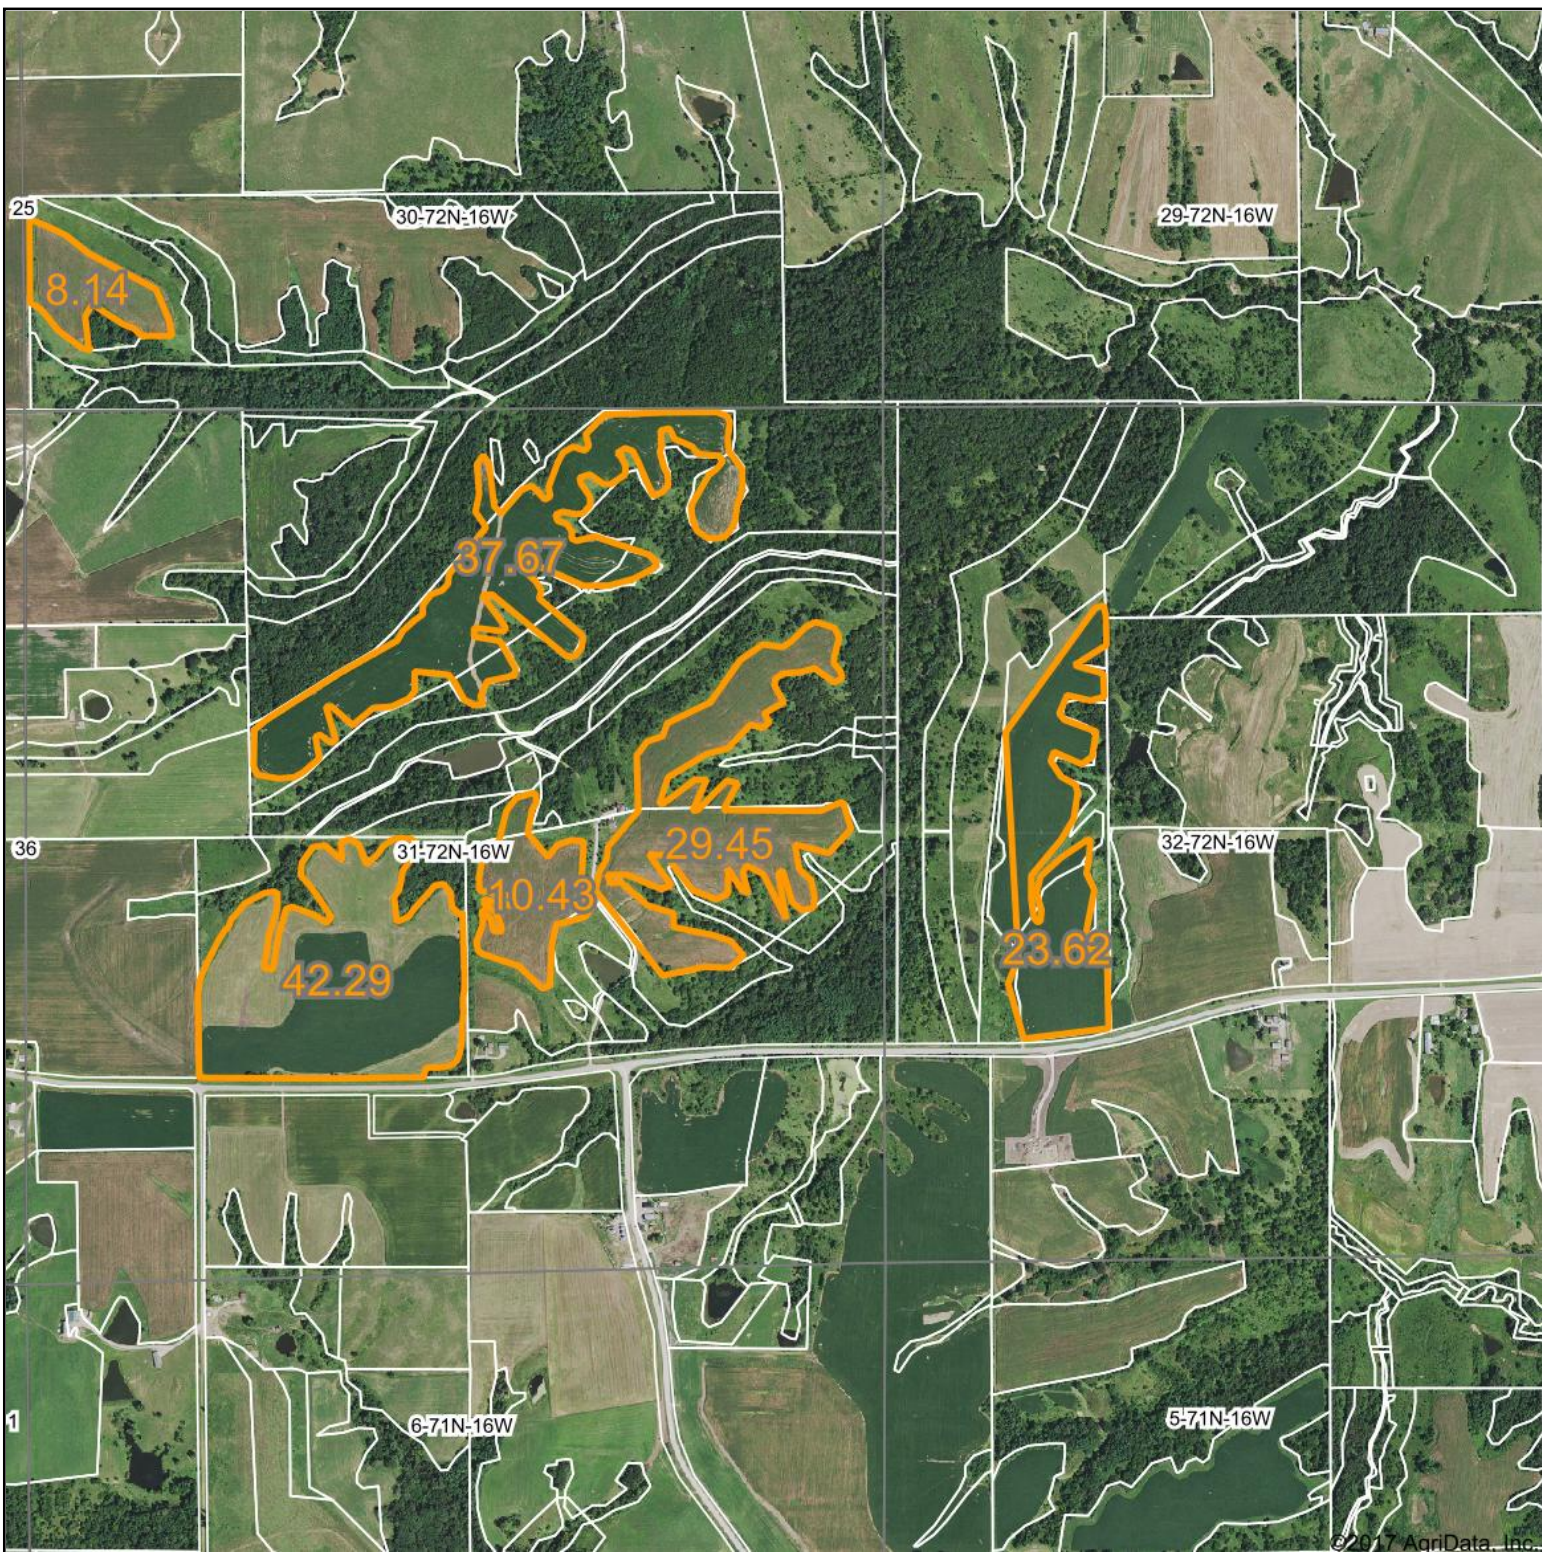

Aerial Map

©2017 AgriData, Inc.

Whitaker Marketing Group
AUCTIONS & REAL ESTATE

Maps Provided By:

© AgriData, Inc. 2017 www.AgriDataInc.com

map center: 40° 59' 42.13, -92° 44' 16.07

0ft 1355ft 2710ft

31-72N-16W
Monroe County
Iowa

12/1/2017