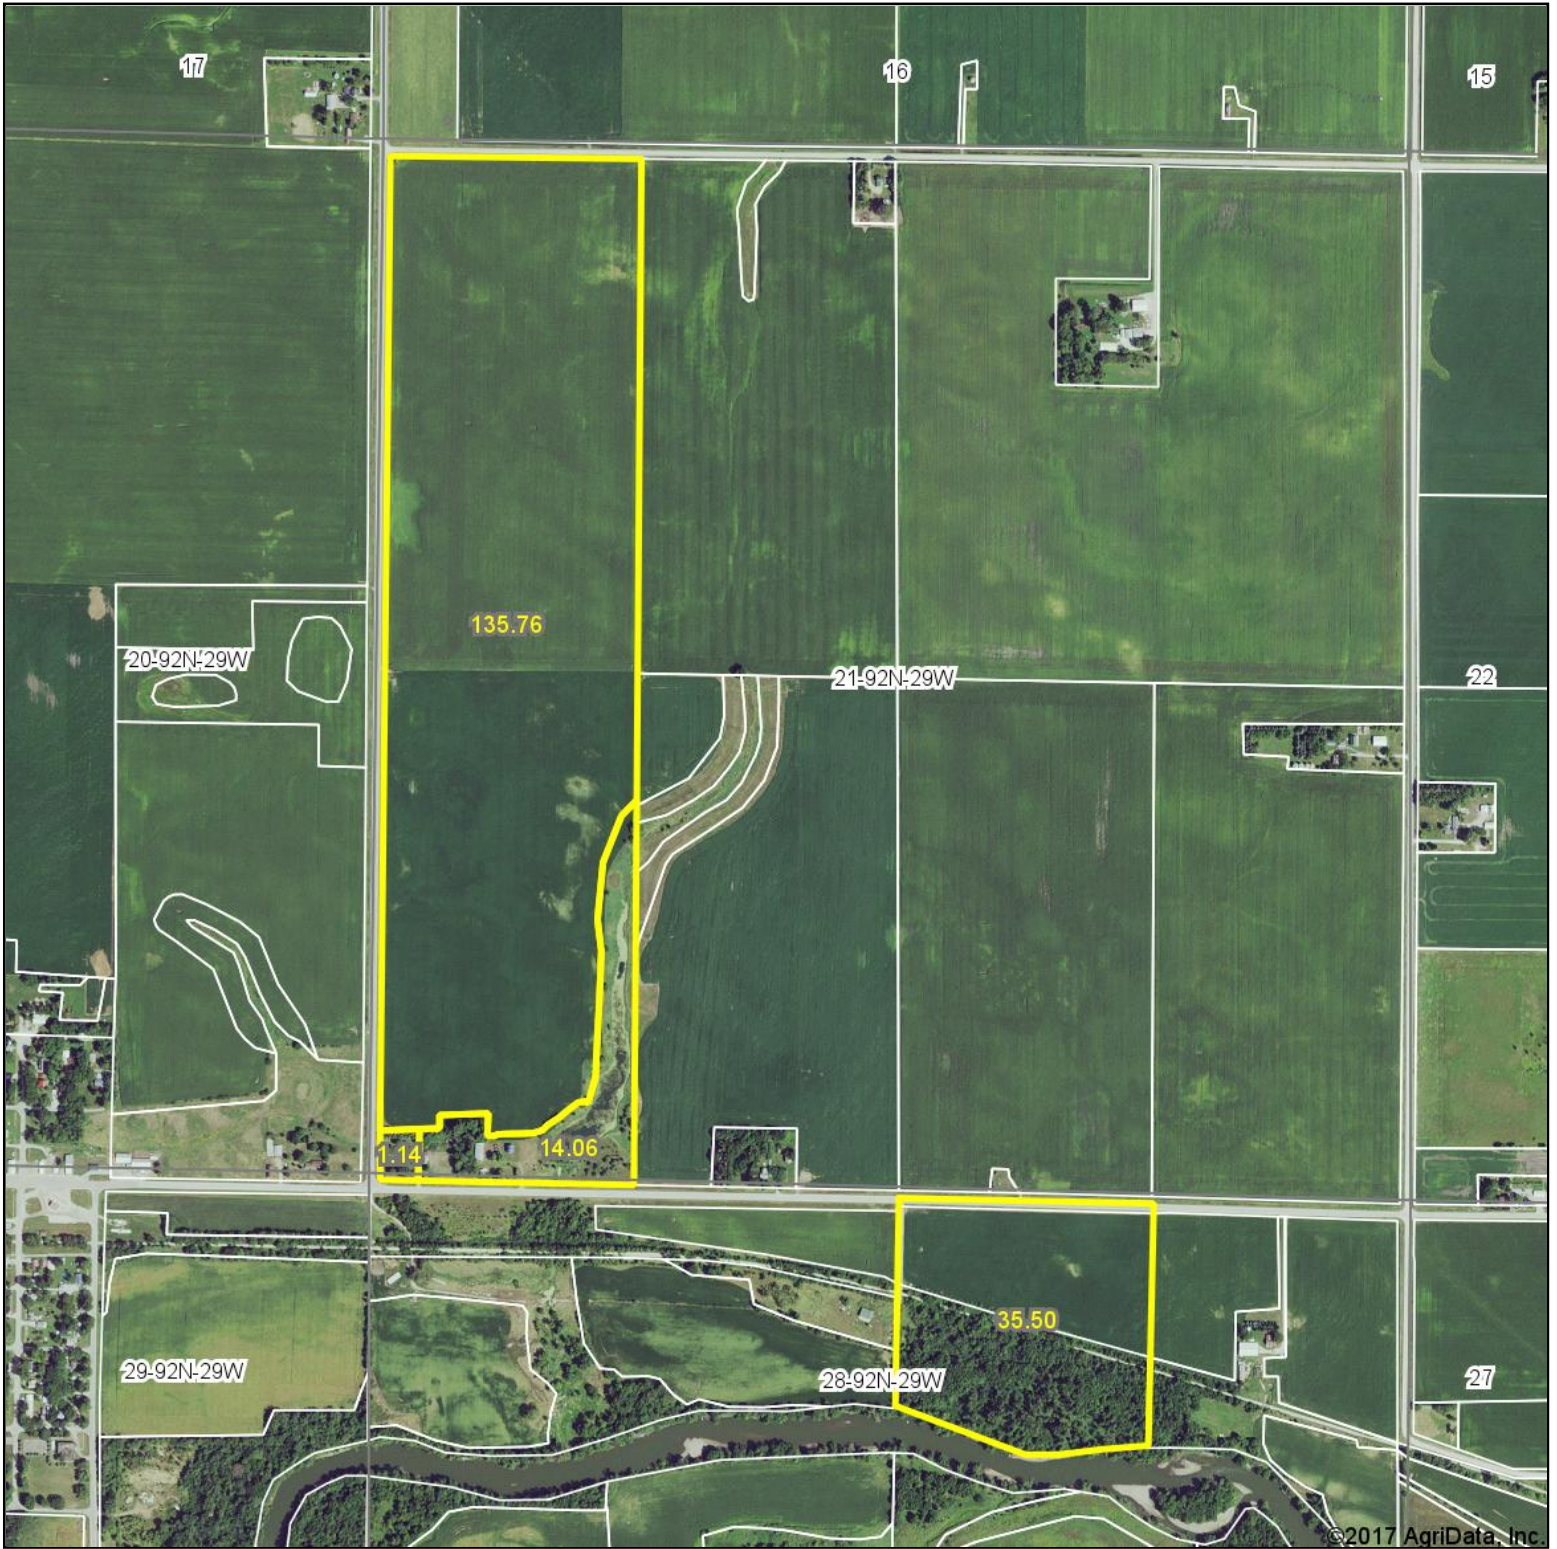

Aerial Map

©2017 AgriData, Inc.

map center: 42° 45' 59.58, -94° 16' 41.52

 Whitaker Marketing Group
AUCTIONS & REAL ESTATE

Maps Provided By:
 **surety**[®]
CUSTOMIZED ONLINE MAPPING
© AgriData, Inc. 2017 www.AgriDataInc.com

21-92N-29W
Humboldt County
Iowa

2/6/2017