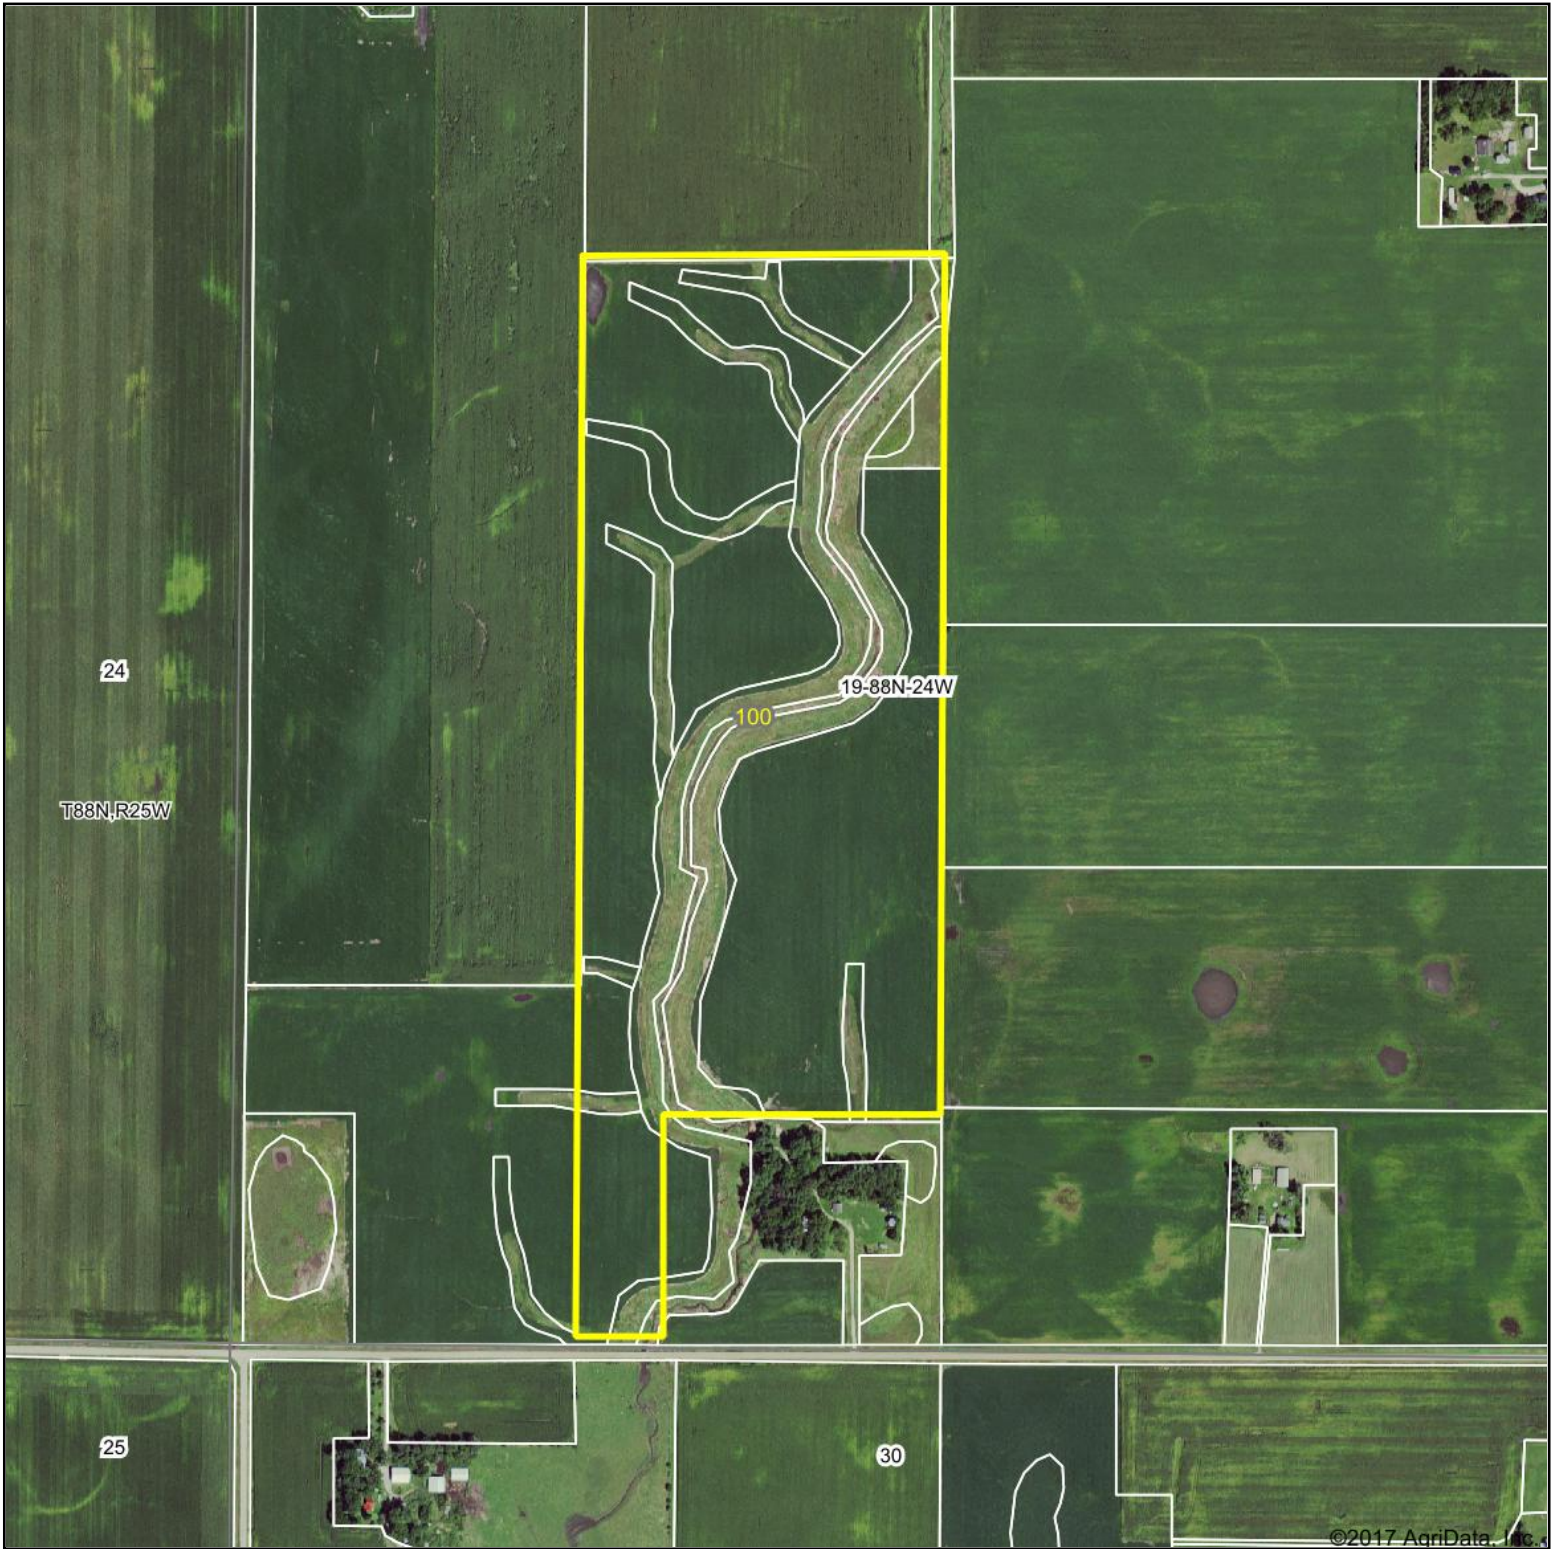

# Aerial Map

map center: 42° 25' 5.49, -93° 41' 29.92

 Whitaker Marketing Group  
AUCTIONS & REAL ESTATE

Maps Provided By:  
 **surety**<sup>®</sup>  
CUSTOMIZED ONLINE MAPPING  
© AgriData, Inc. 2017      www.AgriDataInc.com

**19-88N-24W**  
**Hamilton County**  
**Iowa**

10/15/2017