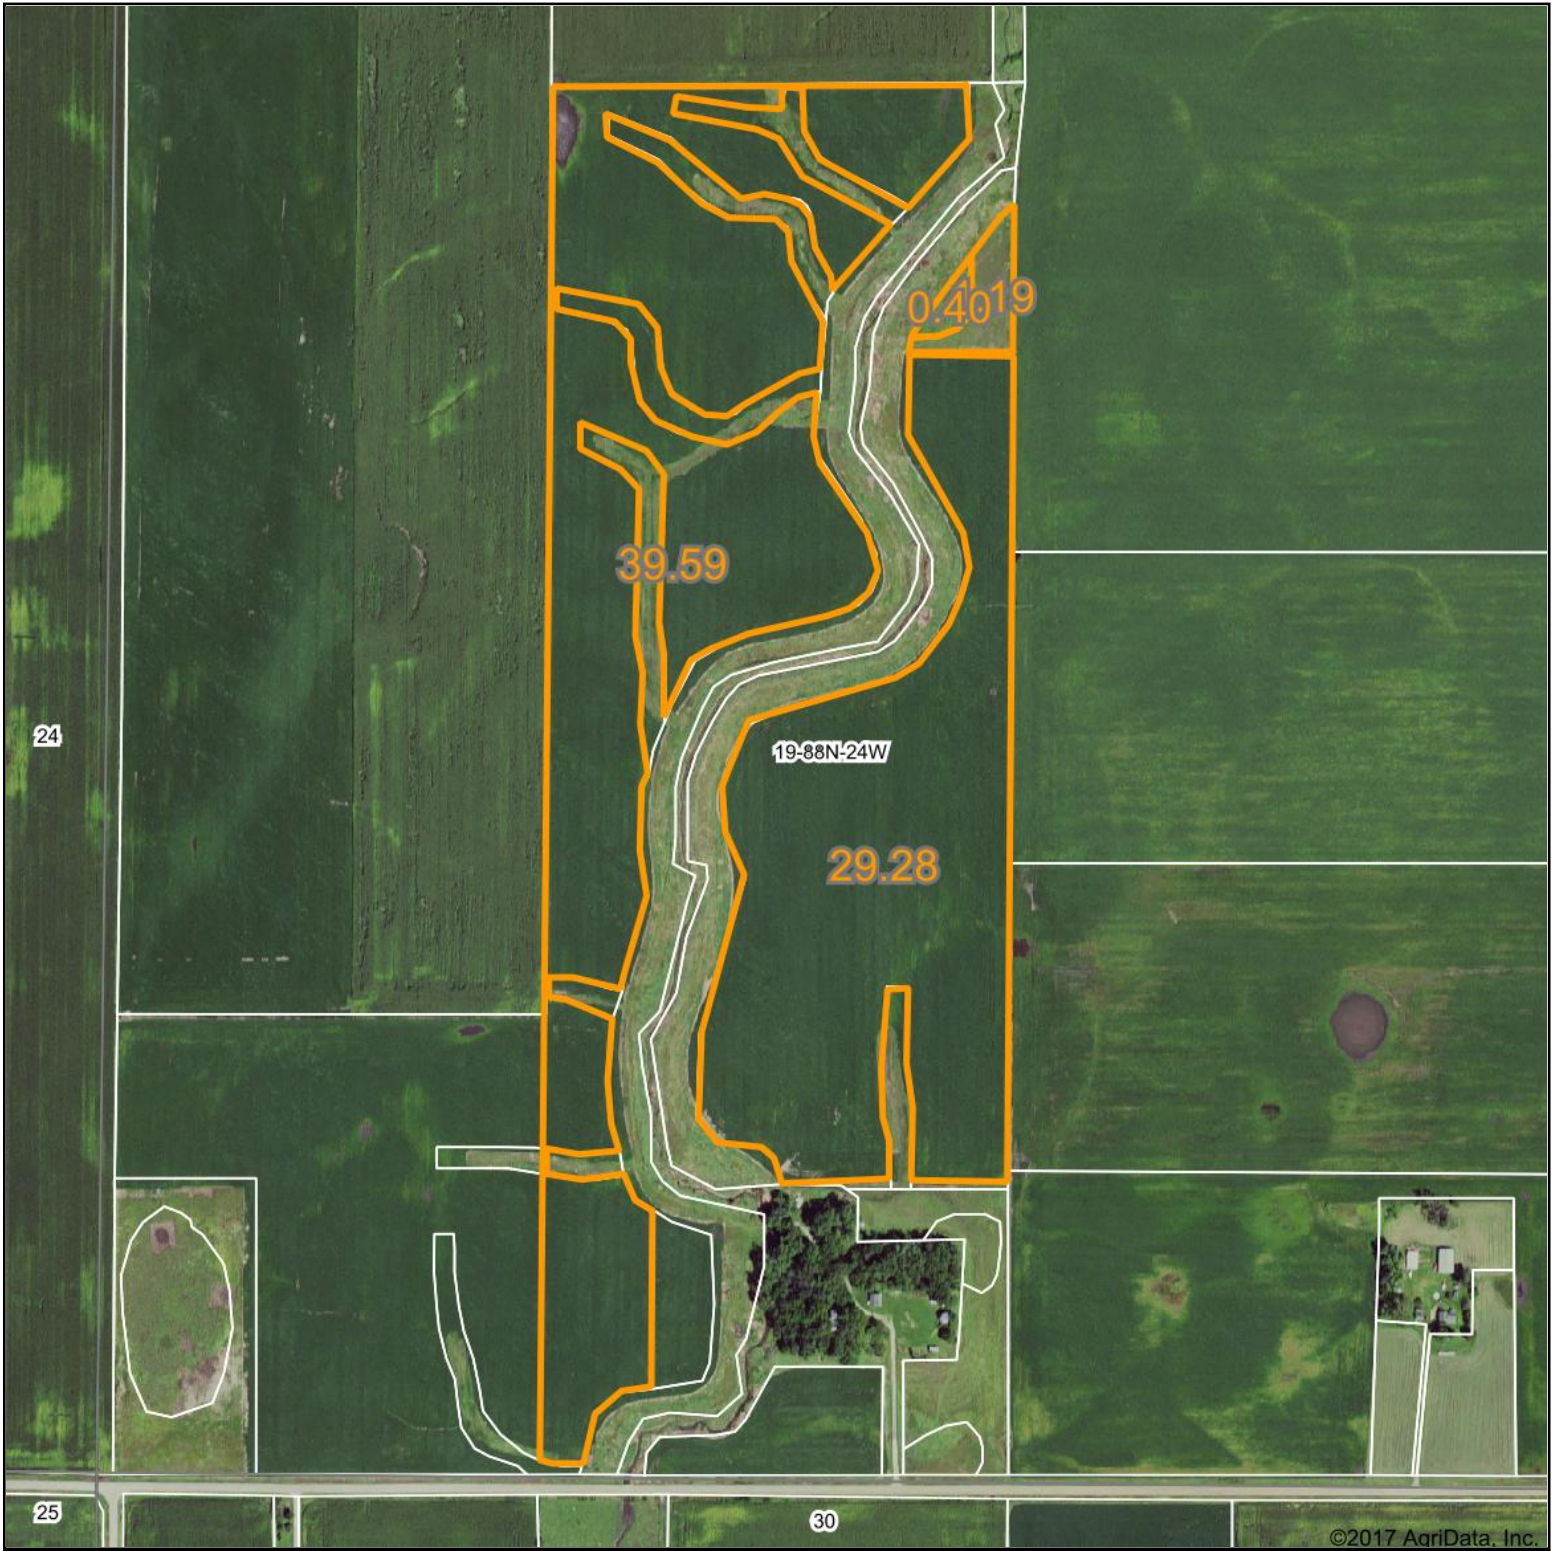

# Aerial Map

©2017 AgriData, Inc.

map center: 42° 25' 4.64, -93° 41' 30.68

 Whitaker Marketing Group  
AUCTIONS & REAL ESTATE

Maps Provided By:  
 **surety**<sup>®</sup>  
CUSTOMIZED ONLINE MAPPING  
© AgriData, Inc. 2017      www.AgriDataInc.com

**19-88N-24W**  
**Hamilton County**  
**Iowa**

12/13/2017

Field borders provided by Farm Service Agency as of 5/21/2008.