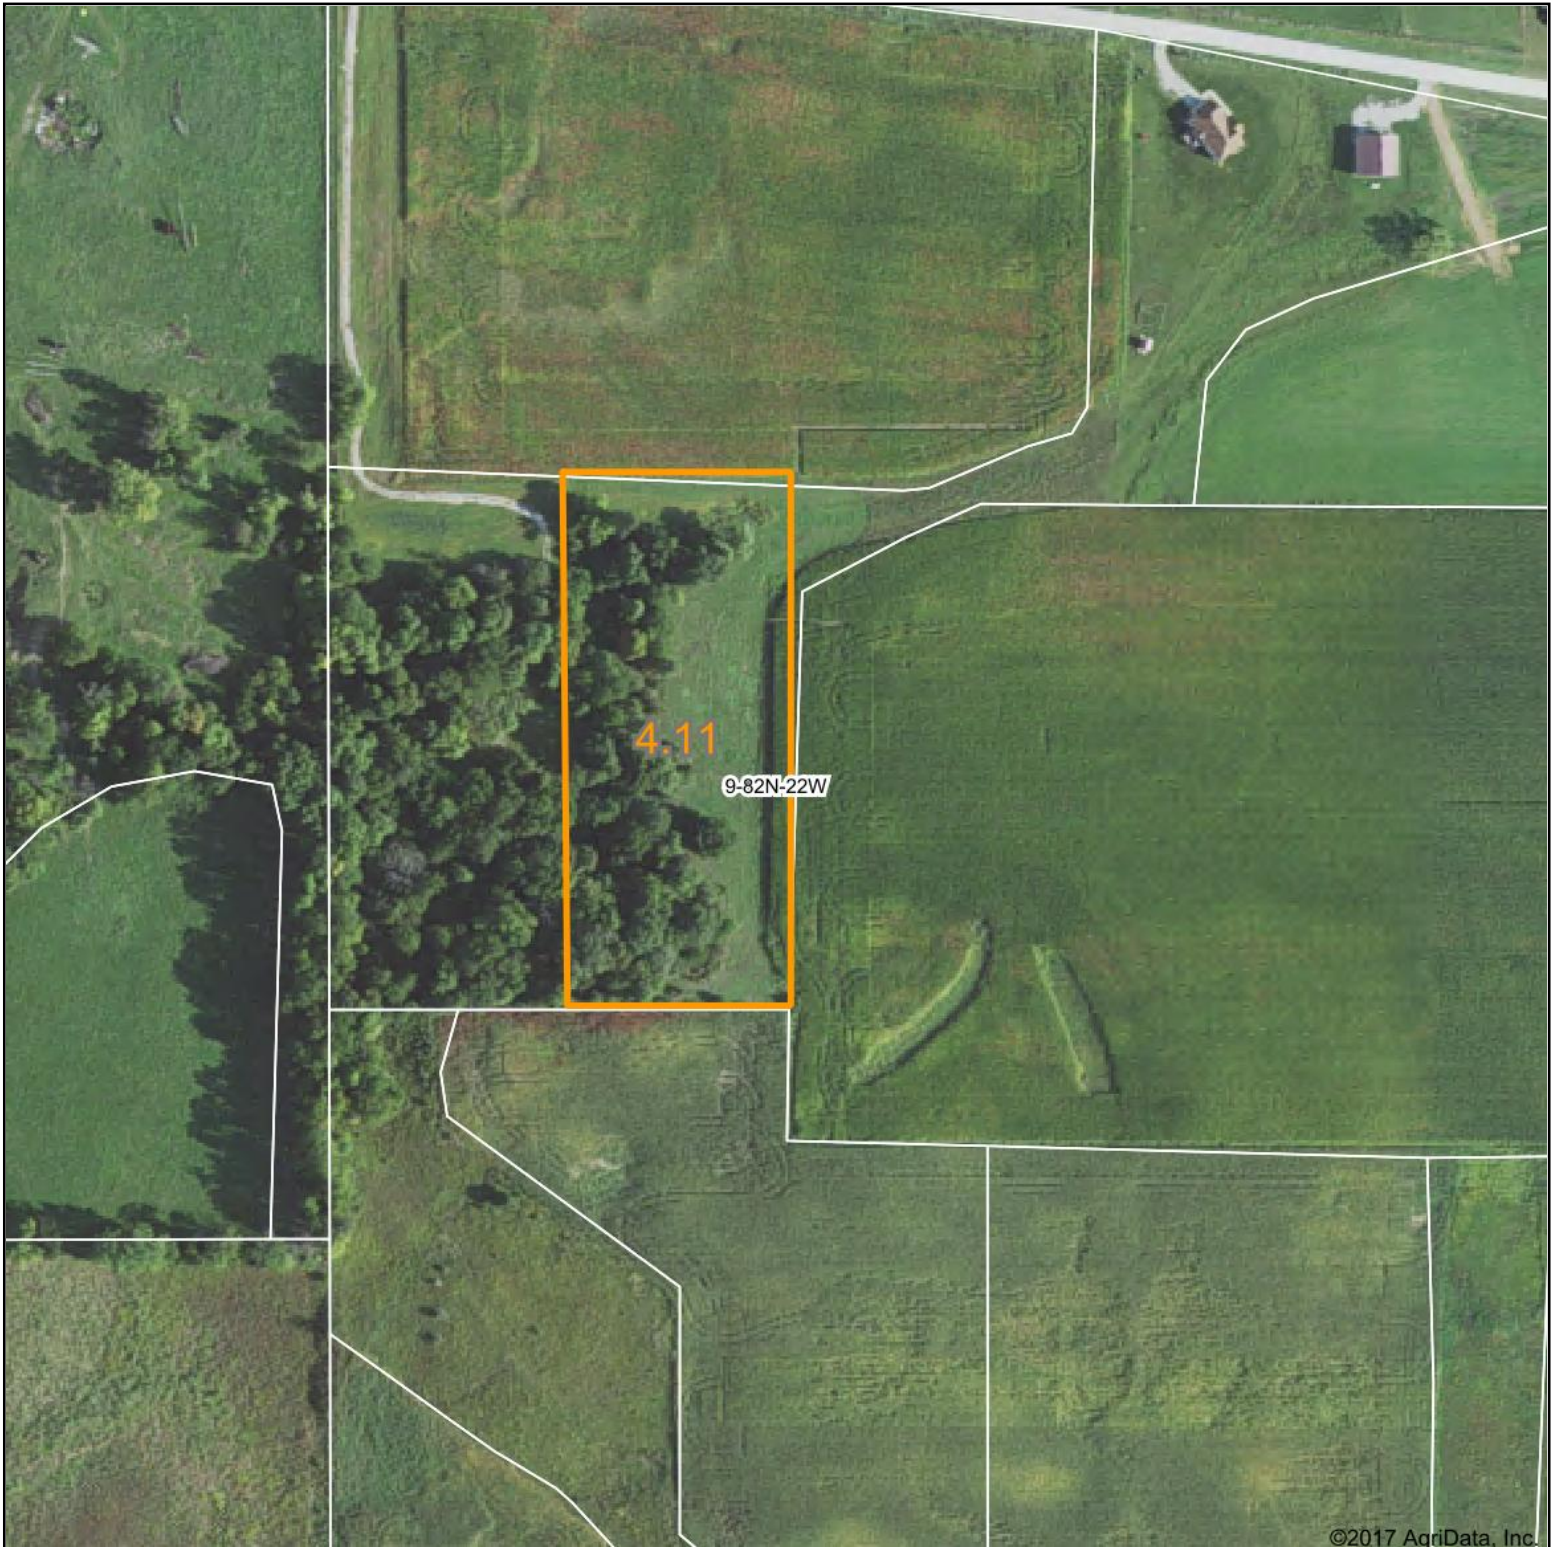

Aerial Map

©2017 AgriData, Inc.

map center: 41° 55' 36.84, -93° 24' 49.12

9-82N-22W
Story County
Iowa

1/11/2018