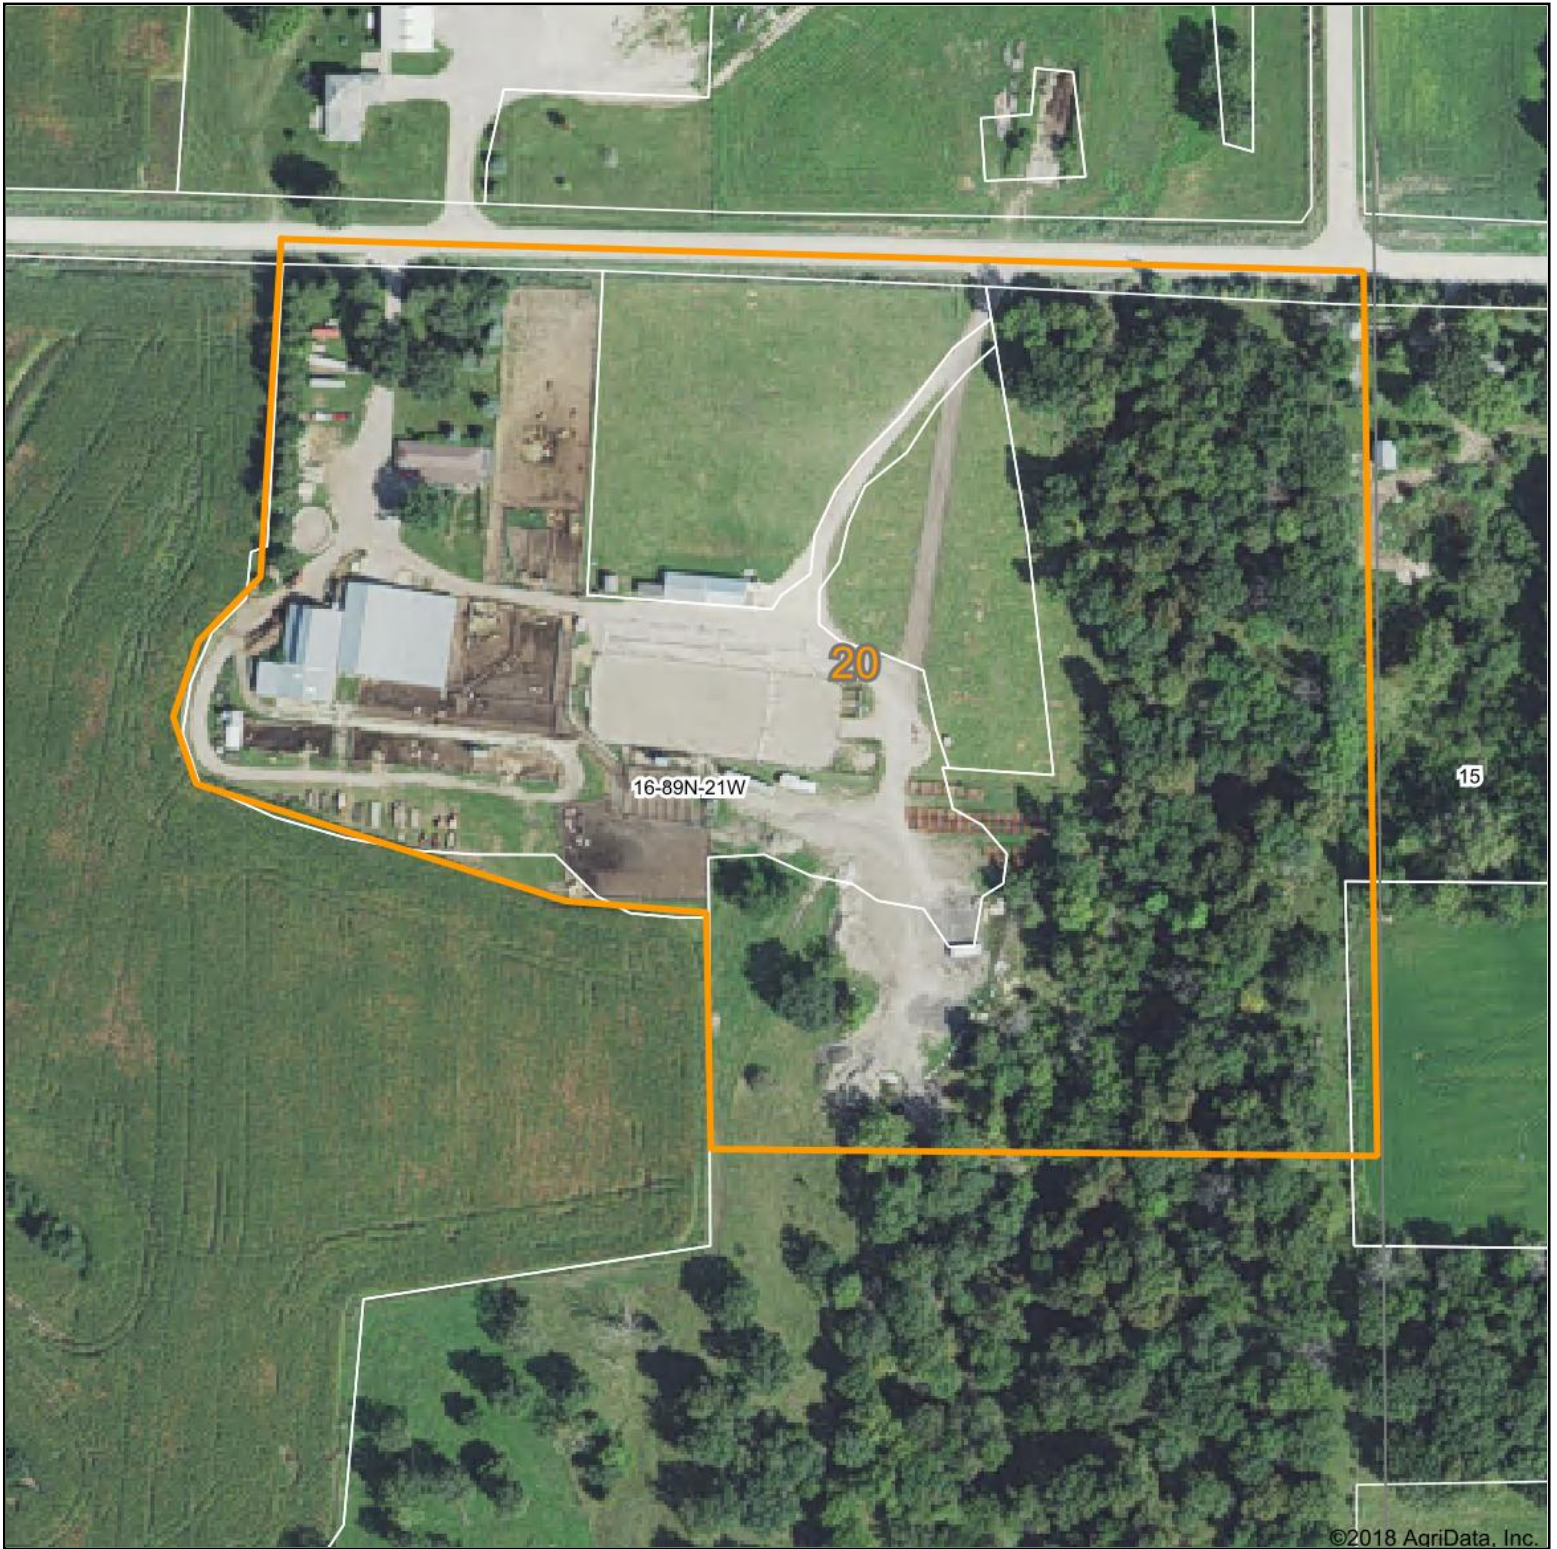

Aerial Map

©2018 AgriData, Inc.

map center: 42° 31' 11.9, -93° 19' 20.38

16-89N-21W
Hardin County
Iowa

3/15/2018