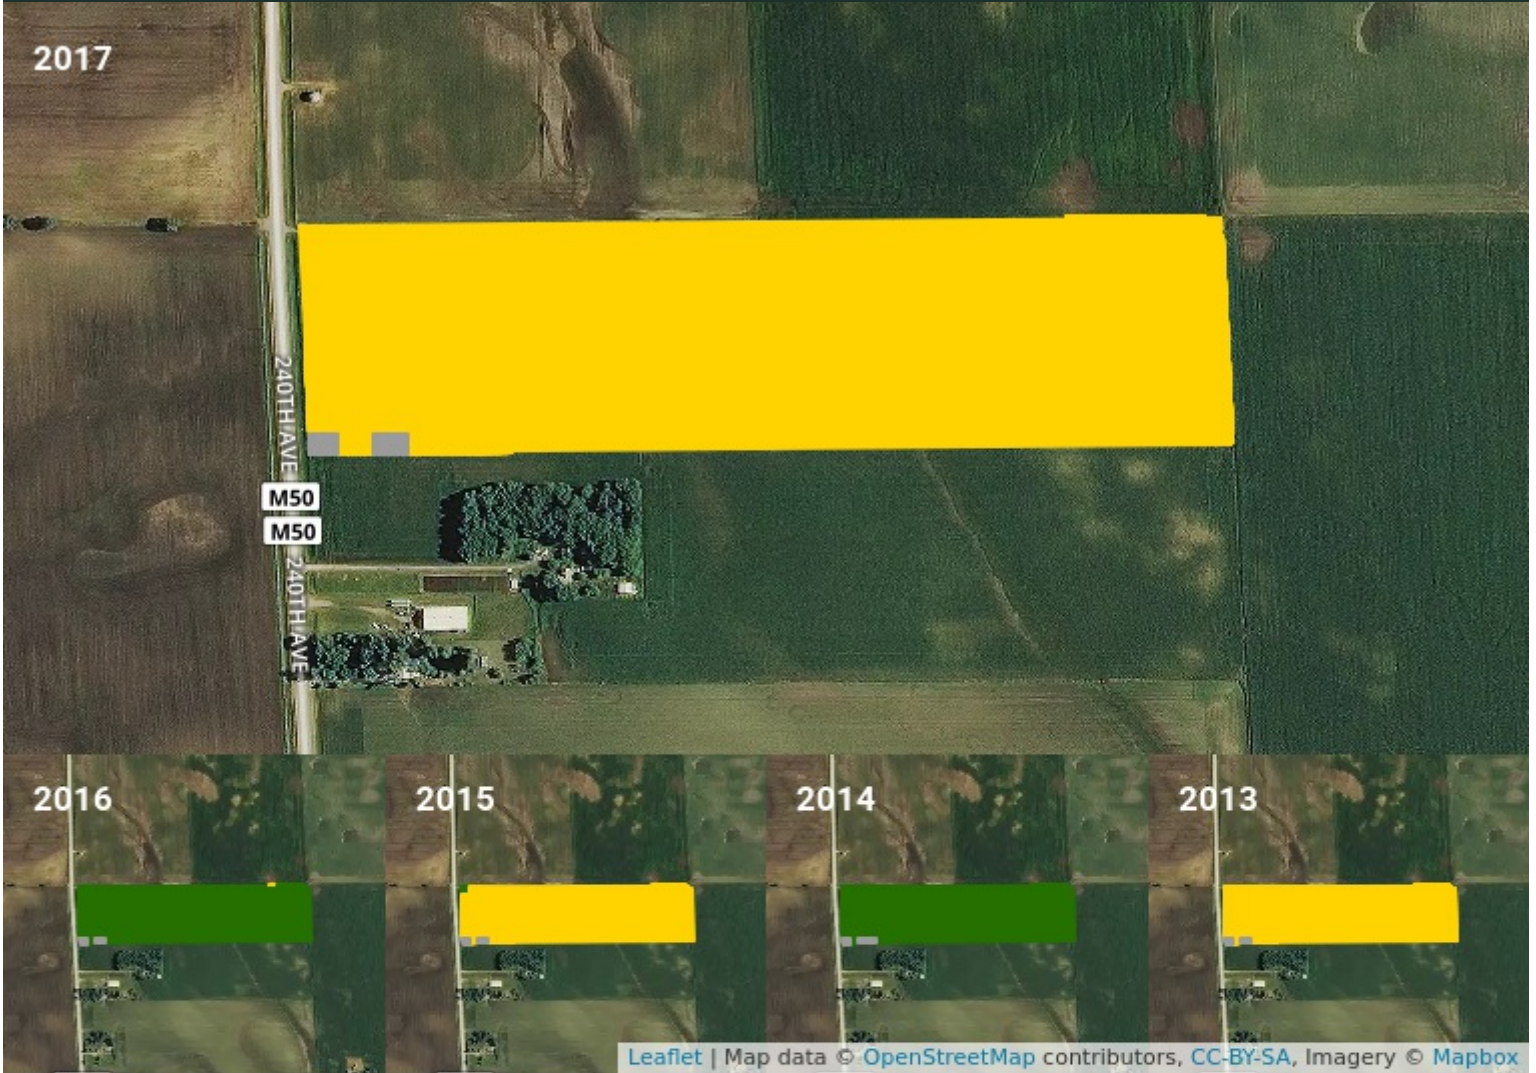

41.08 acres in Clay County, Iowa

4-36W-96N

2017

2016

2015

2014

2013

Corn	98.84%	0.58%	98.26%	—	98.84%
Soybeans	—	98.26%	0.58%	98.26%	—
Grass/Pasture	—	—	—	—	—
Other	1.15%	1.15%	1.15%	1.74%	1.15%