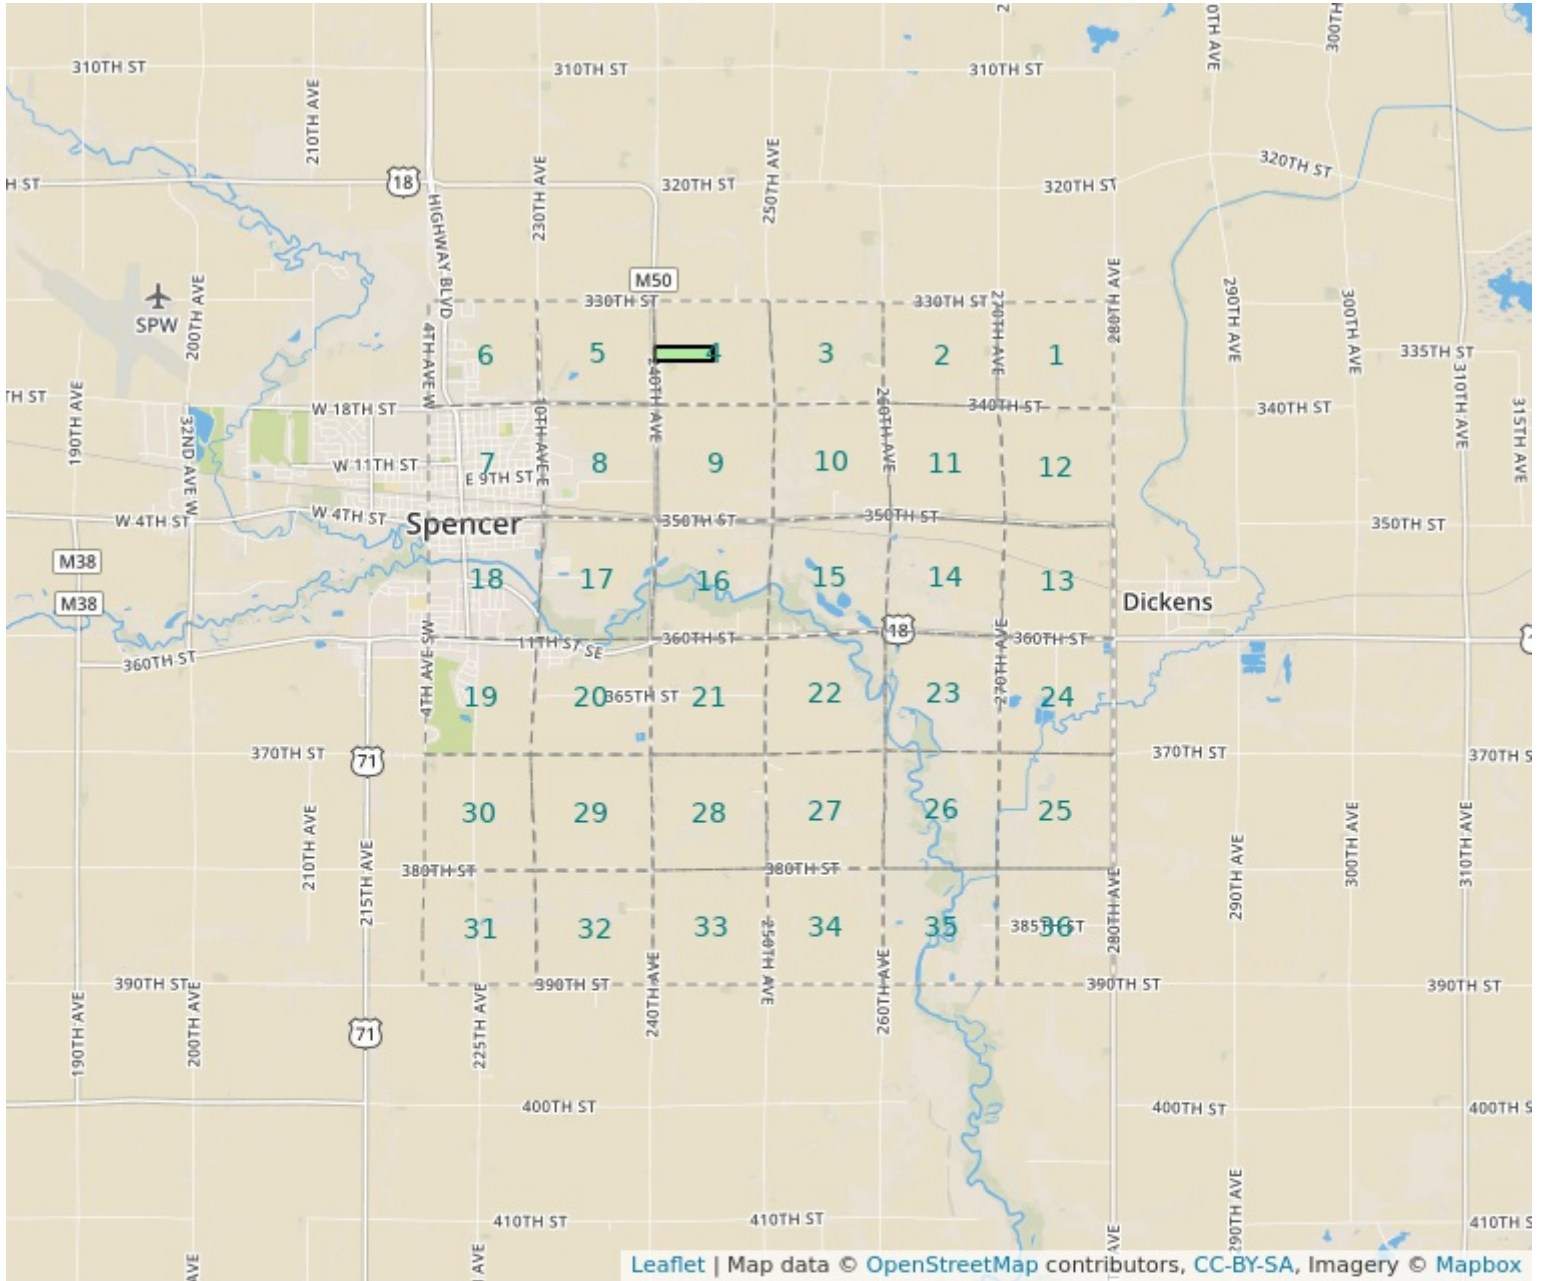

Plat Map

4 - 96N - 36W
Clay County, Iowa
43°9'45.07" N, 95°6'24.15" W