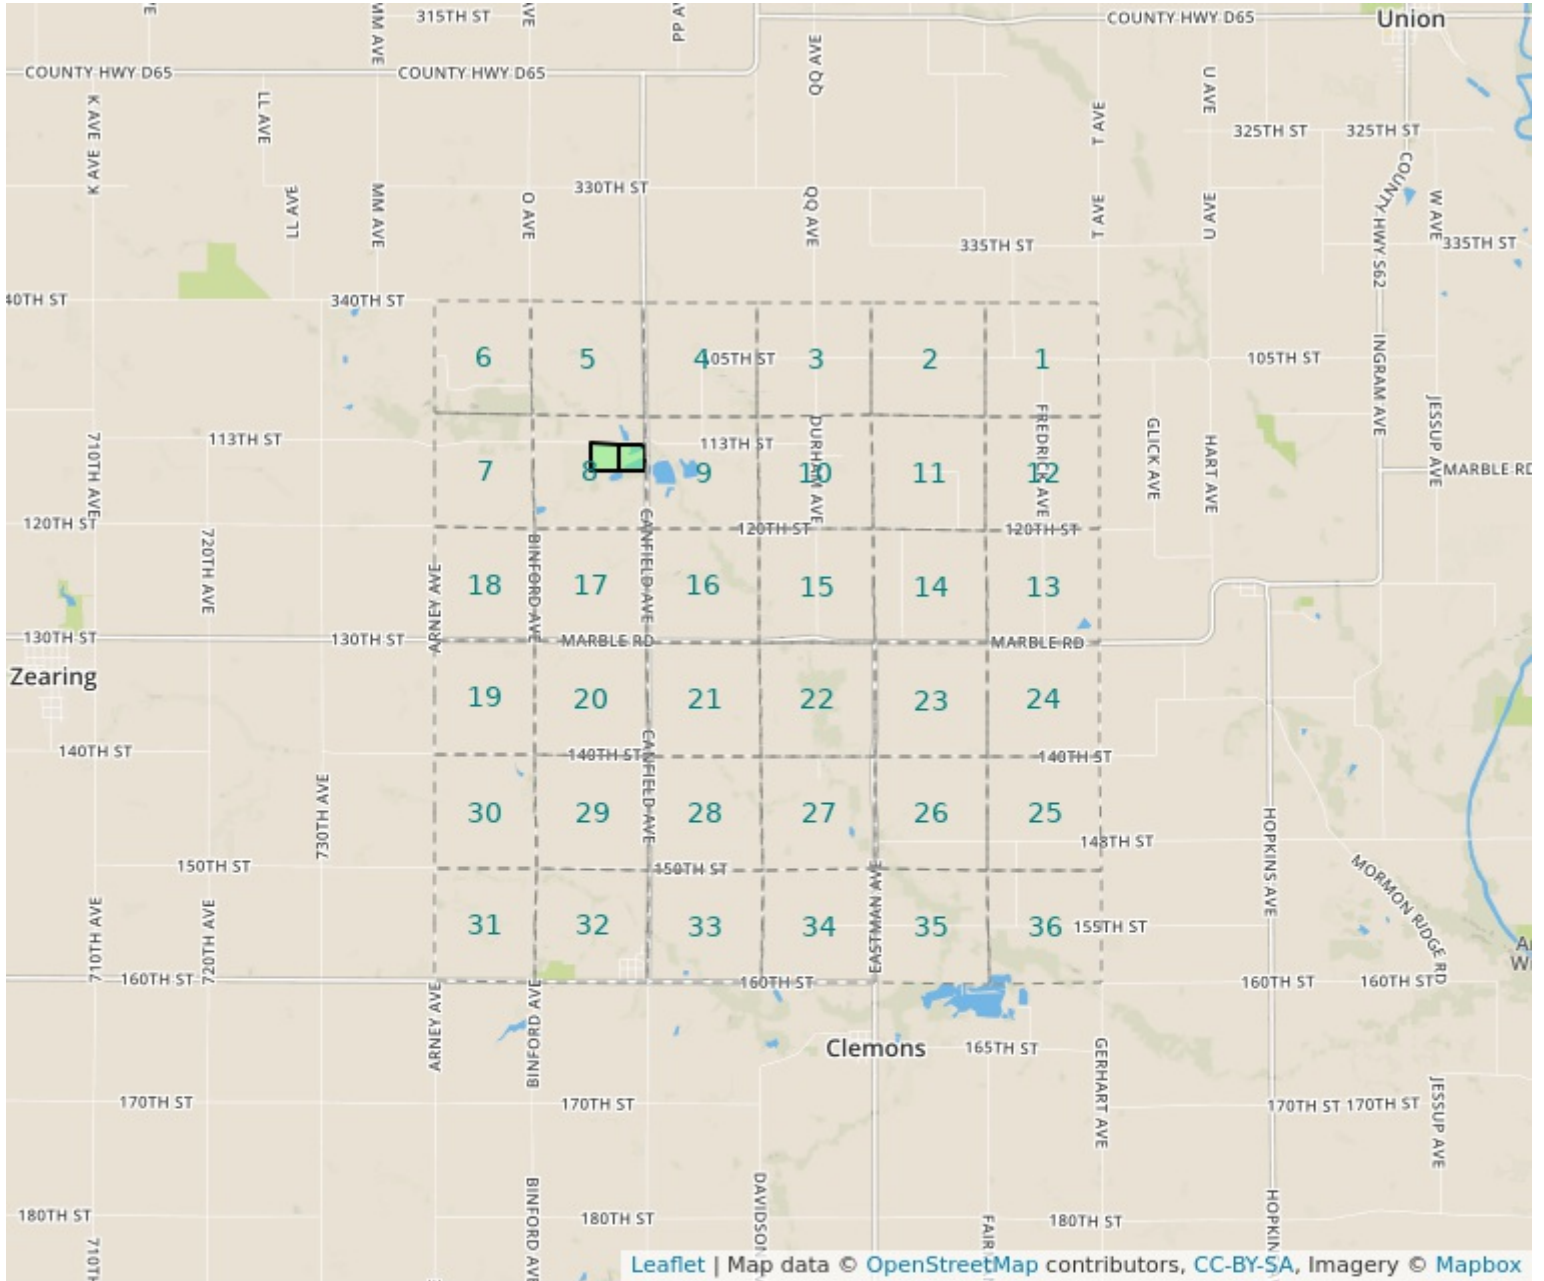

Plat Map

8 - 85N - 20W
Marshall County, Iowa

42°11'20.38" N, 93°12'0.828" W