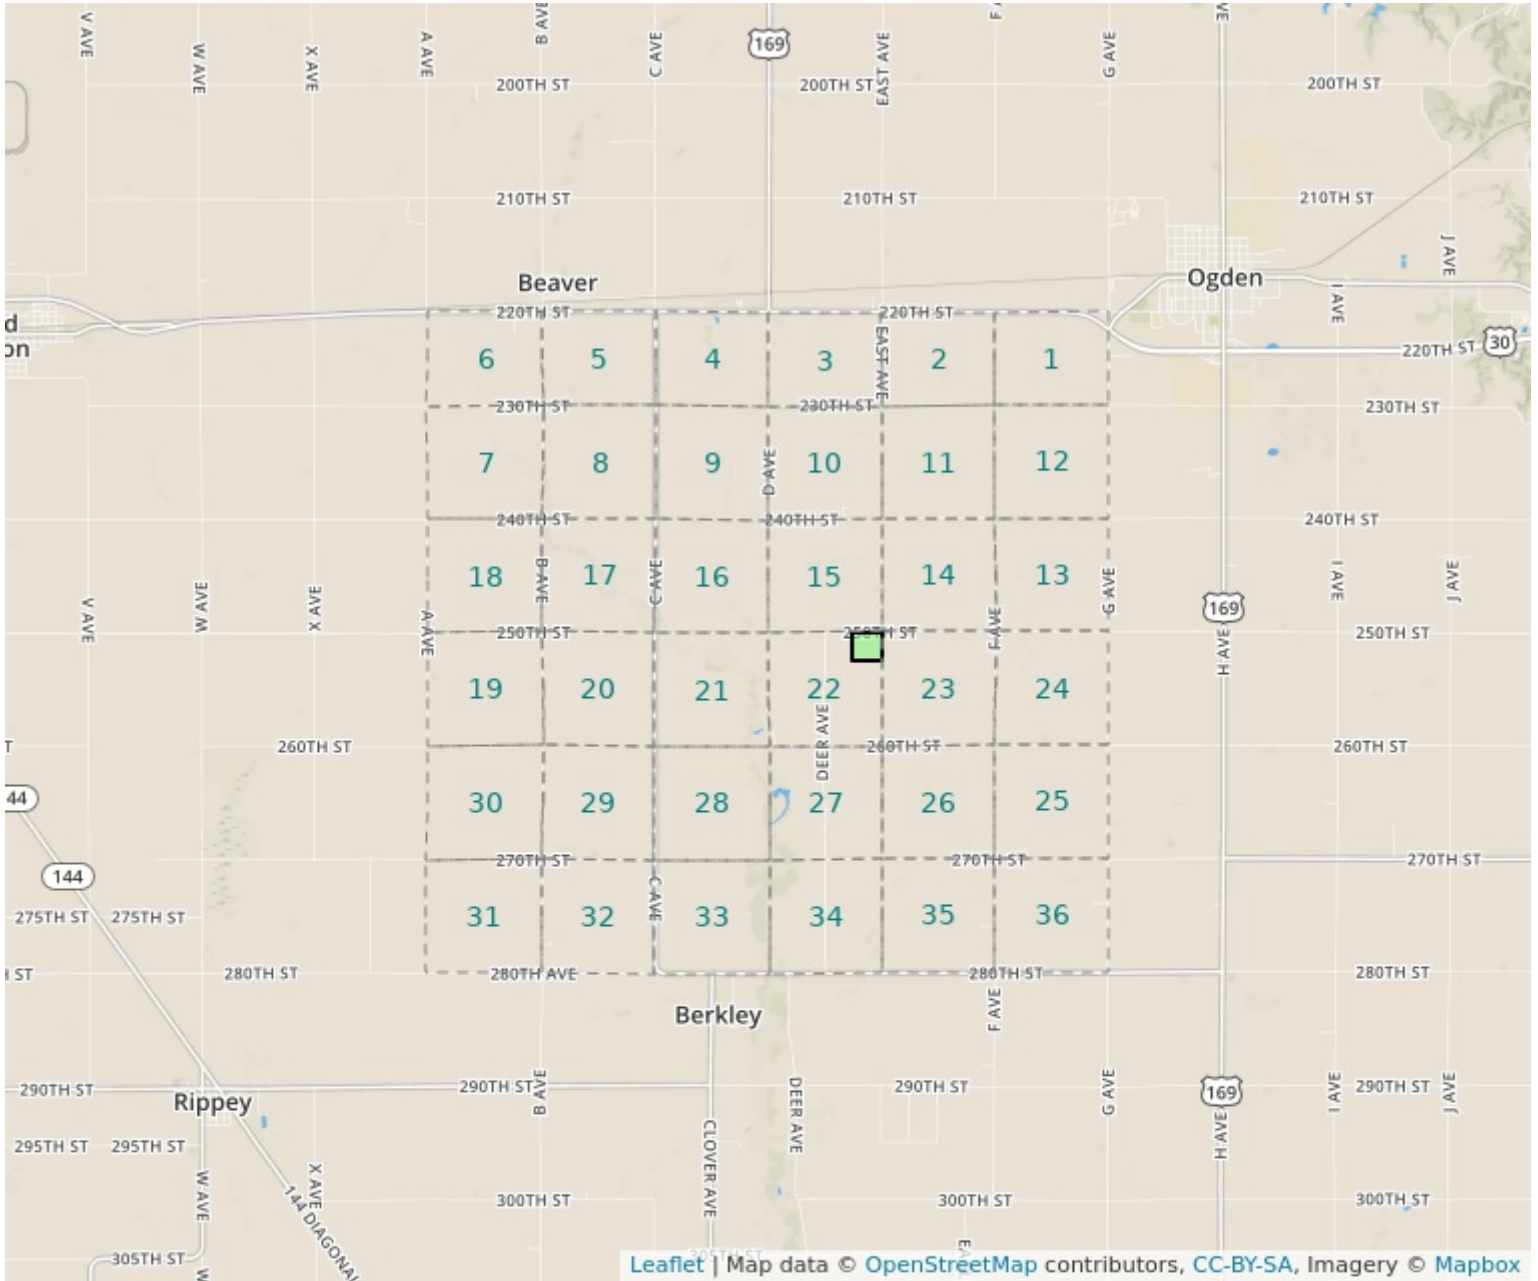

# Plat Map

22 - 83N - 28W  
Boone County, Iowa  
41°59'30.91" N, 94°5'20.90" W