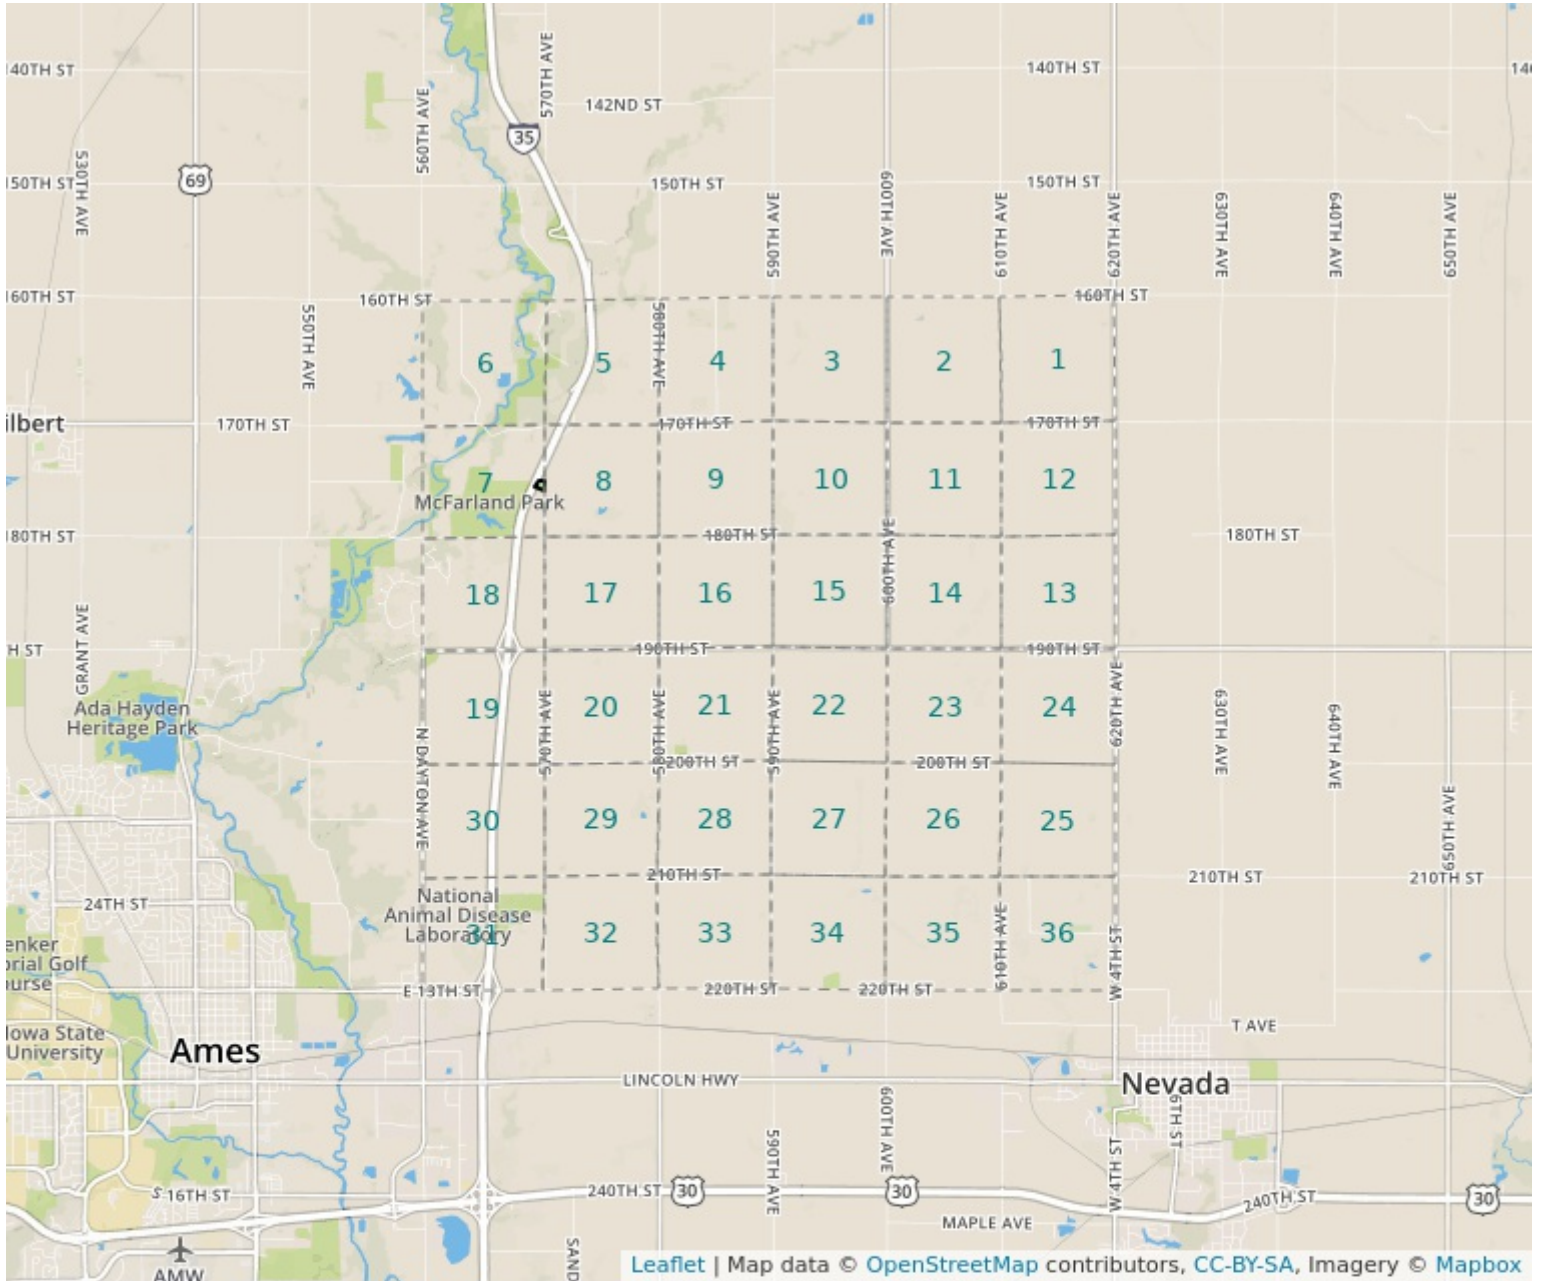

Plat Map

7 - 84N - 23W
Story County, Iowa

42°5'56.18" N, 93°33'40.24" W