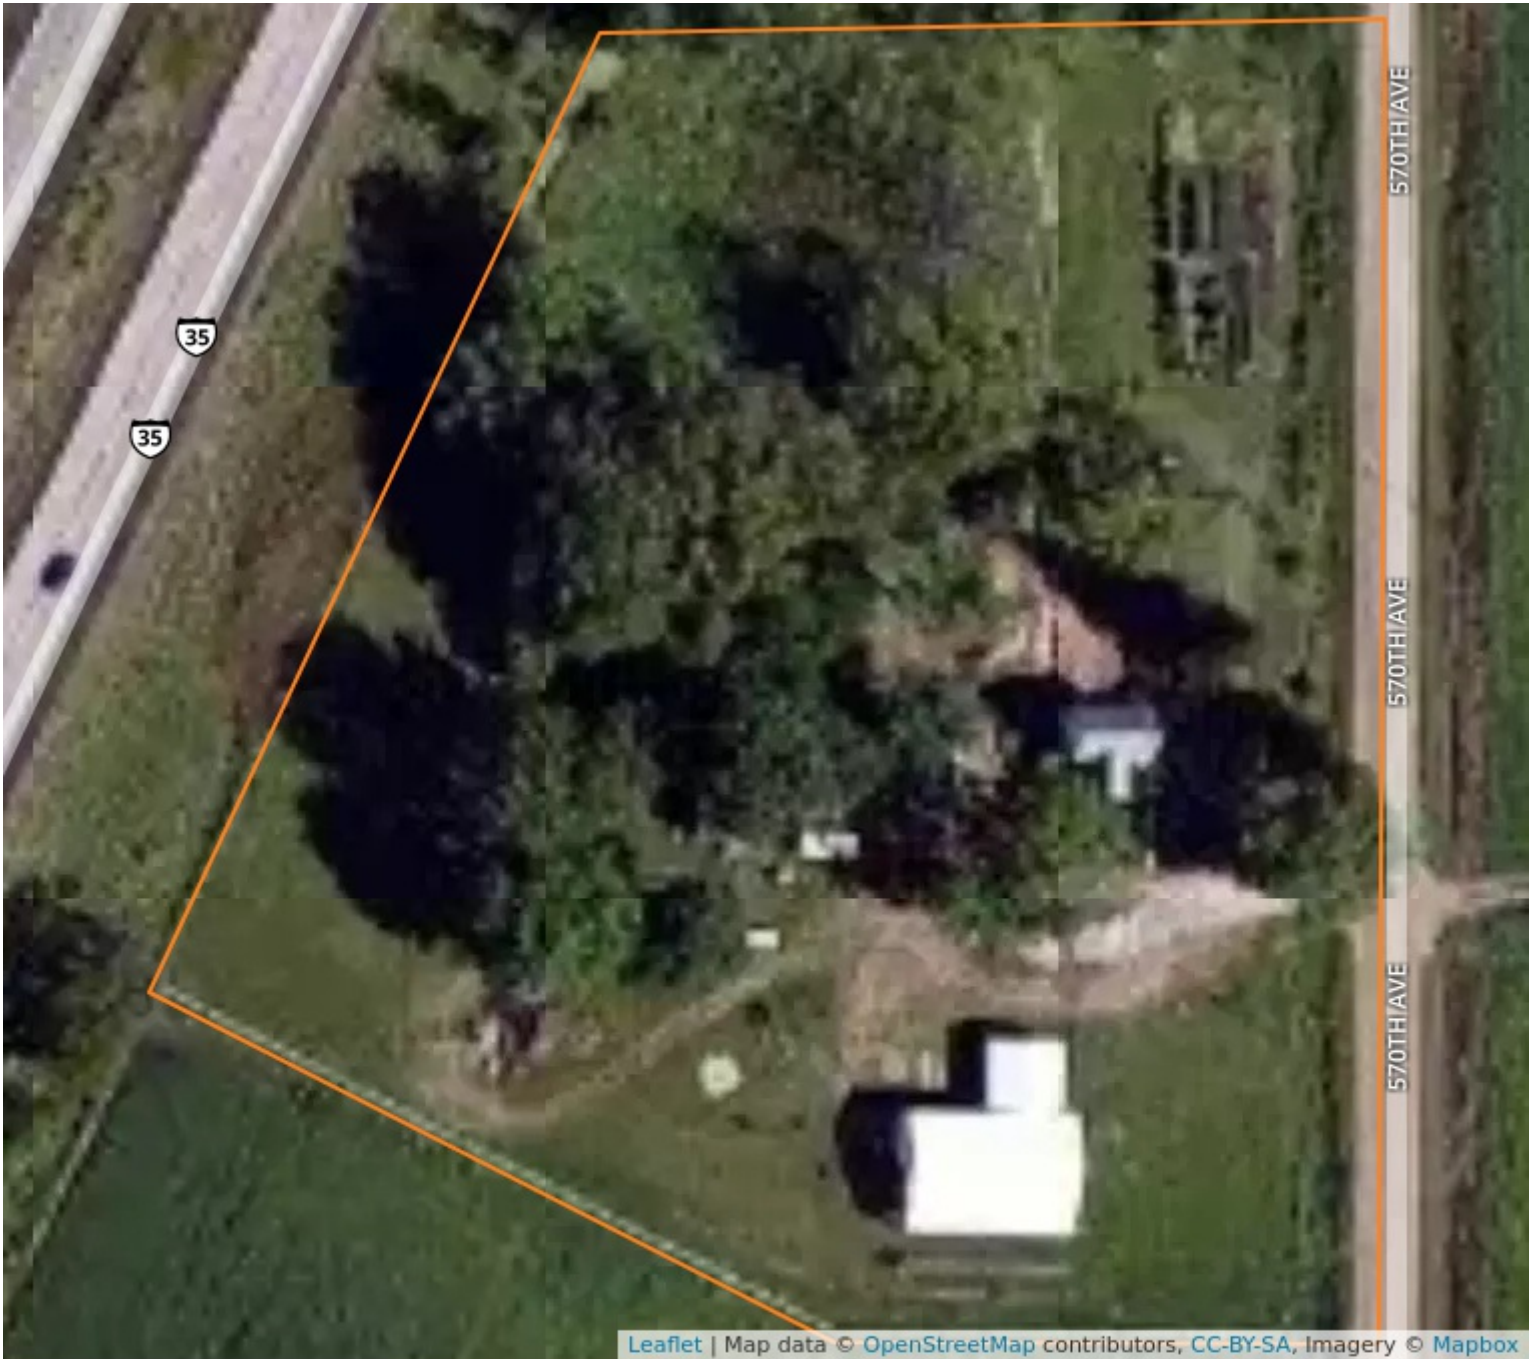

## Aerial Map

7 - 84N - 23W  
Story County, Iowa

42°5'56.18" N, 93°33'40.24" W